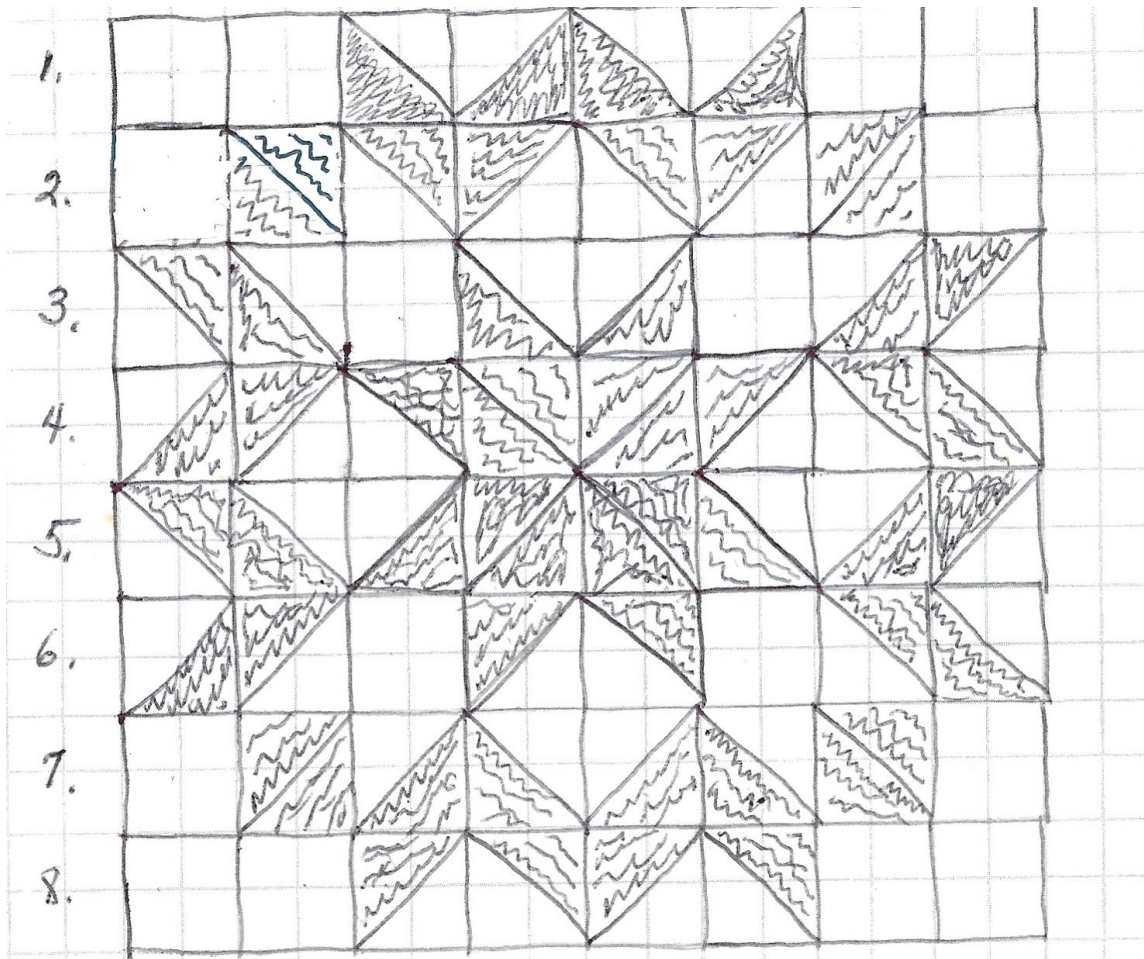

FORT WAYNE ASG MYSTERY QUILT FEBRUARY 2022

CLUE 4

LAY OUT YOUR SQUARES BASED ON THE FOLLOWING LAYOUT.

Quilt size 83 x 83  
with borders